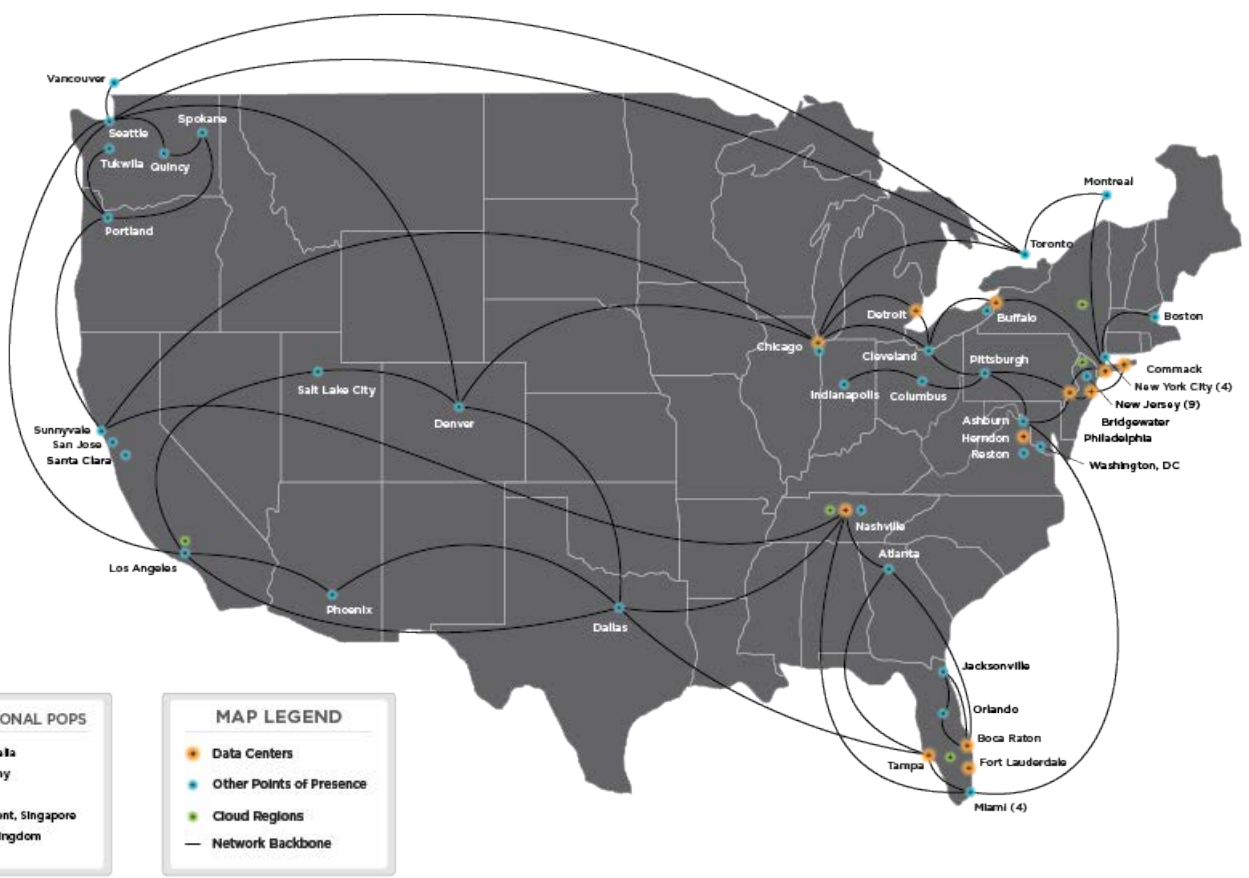

12 Data Centers	86 Network PoPs	7 Cloud Regions	24x7 Redundant NOCs

365 Data Centers offers unmatched reliability for your mission critical applications and systems. Our nationwide data centers are highly secure and environmentally controlled to maintain your data, servers, network, and communications. Facilities are located at:

▶ 999 Frontier Road Bridgewater, NJ	▶ 427 S La Salle Street Chicago, IL	▶ 13873 Park Center Road Herndon, VA	▶ 655 North Franklin Street Tampa, FL
▶ 3500 NW Boca Raton Blvd Boca Raton, FL	▶ 24660 Lasher Road Southfield, MI	▶ 65 Broadway New York, NY	▶ 500 Commack Road Commack, NY
▶ 350 Main Street Buffalo, NY	▶ 3250 W Commercial Blvd Fort Lauderdale, FL	▶ 3701 Market Street Philadelphia, PA	▶ 147 Fourth Avenue Nashville, TN